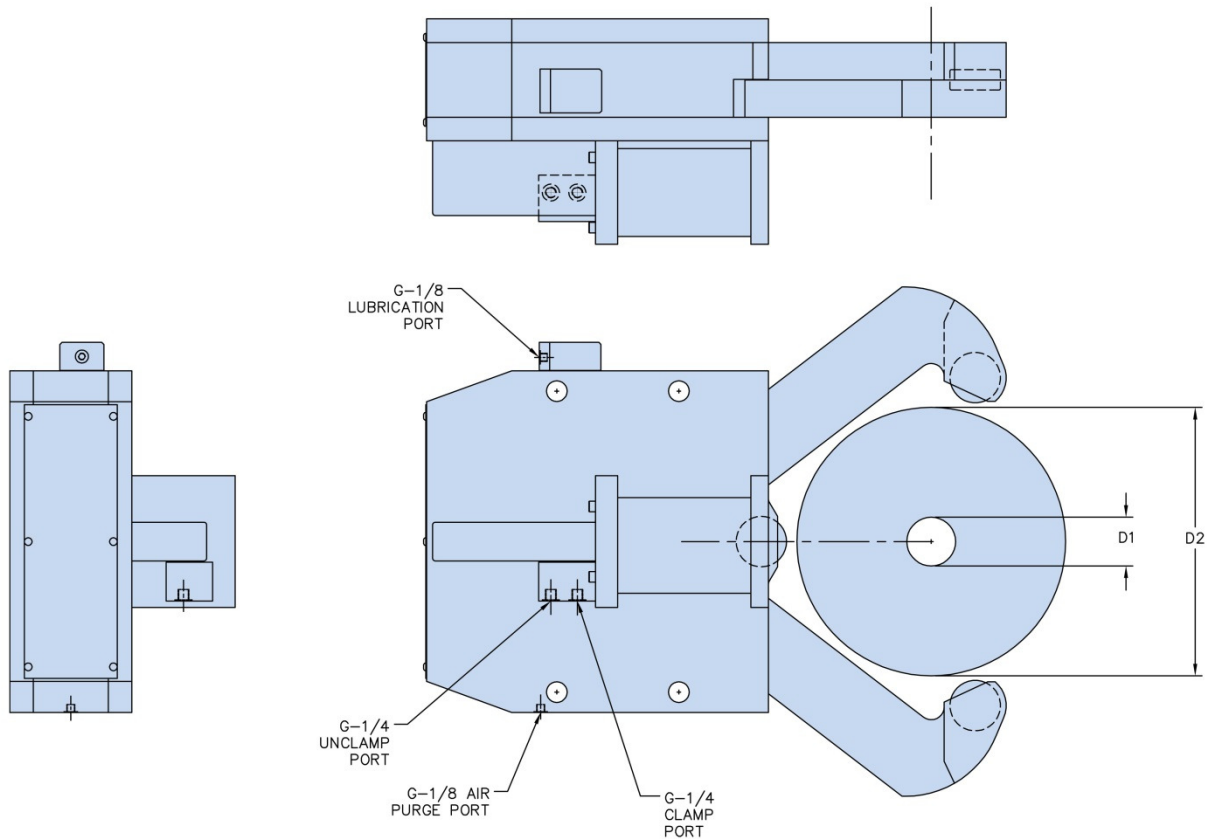

Special Models

Turning AUTO REST®

Arobotech offers options if you don't see a suitable Turning AUTO REST® among our standard models. We have a large library of special designs and engineers available to investigate new solutions to meet your exact needs.

Contact sales@arobotech.com for more information