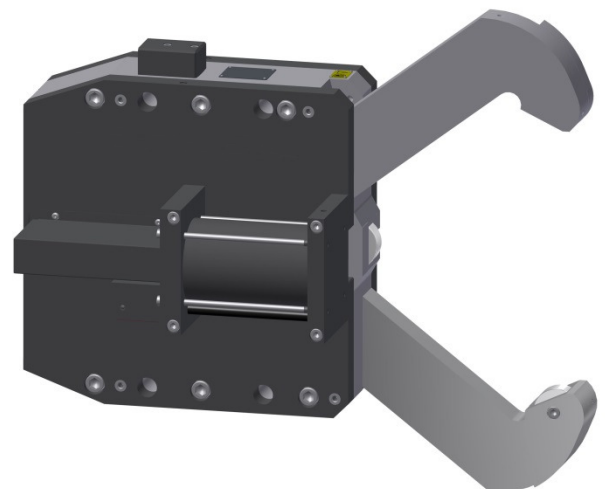

Special Models

Turning AUTO REST®

Arobotech offers options if you don't see a suitable Turning AUTO REST® among our standard models. We have a large library of special designs and engineers available to investigate new solutions to meet your exact needs.

Contact sales@arobotech.com for more information

Standard Features:

- * Hydraulic Operation
- * Integrated Pilot Operated Safety Check Valve
- * Side Mount Cylinder
- * Oil Lubrication
- * Air Purge

Options:

- * Manual Grease Lubrication
- * Rear Mount Cylinder